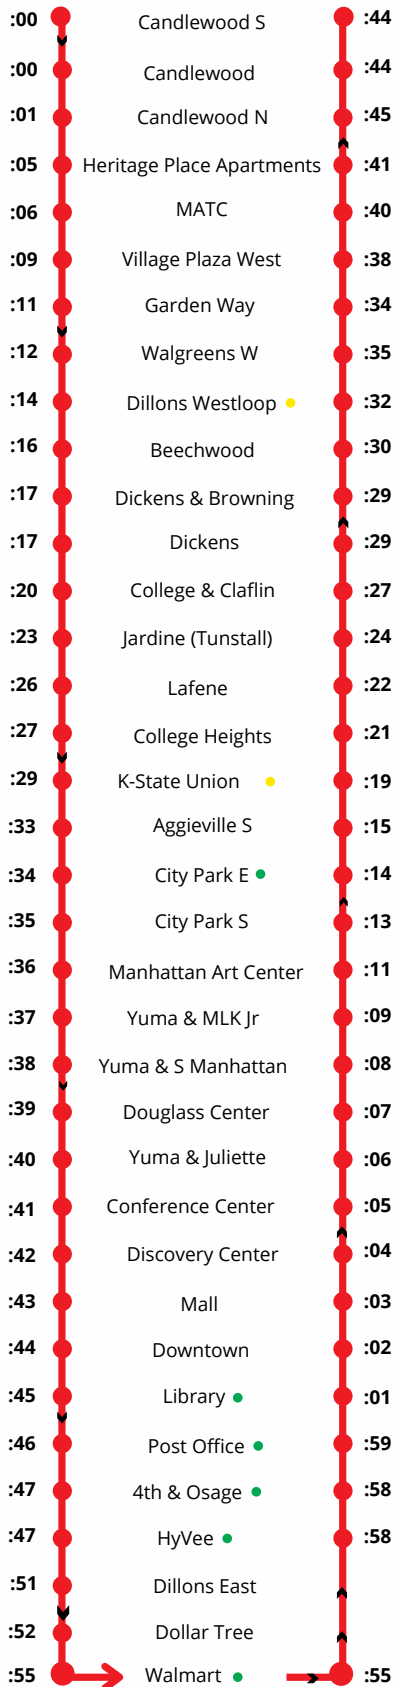

# Manhattan Fixed Routes (Saturday)

1

First Stop 1A: Candlewood S at **9:00 am**  
Final Stop 1A: Candlewood N at **6:45 pm**

First Stop 1B: Walmart at **8:55 am**  
Final Stop 1B: Walmart at **6:55 pm**

3

First Stop: Dillons Westloop at **9:00 am**  
Final Stop: Dillons Westloop at **6:54 pm**

### Map Guide

**:27** Time after the hour that the bus arrives at the stop  
Ex. 8:27am 11:27am 2:27pm 5:27pm

**Direction the Bus is headed (which stops are next)**  
Ex. ↓ Bus is going toward the Post Office

Download the app "Transit" to view the buses in real time, map your route, and purchase your fare

Find out where you can transfer to a different route

● - R1	● - R3	● - R4
● - R5	● - KSU	● - K18

4

First Stop: Walmart at **9:00 am**  
Final Stop: Walmart at **6:48 pm**