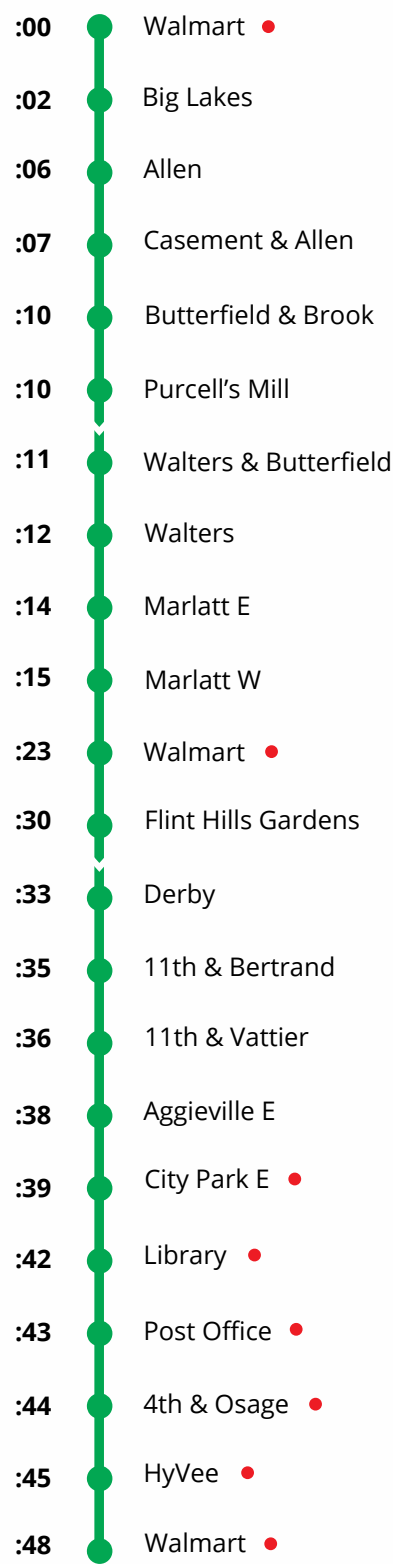

# Manhattan Fixed Routes (Saturday)

1

First Stop 1A: Candlewood S at **9:00 am**  
Final Stop 1A: Candlewood N at **6:45 pm**

First Stop 1B: Walmart at **8:55 am**  
Final Stop 1B: Walmart at **6:55 pm**

3

First Stop: Dillons Westloop at **9:00 am**  
Final Stop: Dillons Westloop at **6:54 pm**

### Map Guide

**:27** Time after the hour that the bus arrives at the stop  
Ex. 8:27am 11:27am 2:27pm 5:27pm

**Direction the Bus is headed (which stops are next)**  
Ex. ↓ Bus is going toward the Post Office

Download the app "Transit" to view the buses in real time, map your route, and purchase your fare

Find out where you can transfer to a different route

● - R1	● - R3	● - R4
● - R5	● - KSU	● - K18

4

First Stop: Walmart at **9:00 am**  
Final Stop: Walmart at **6:48 pm**