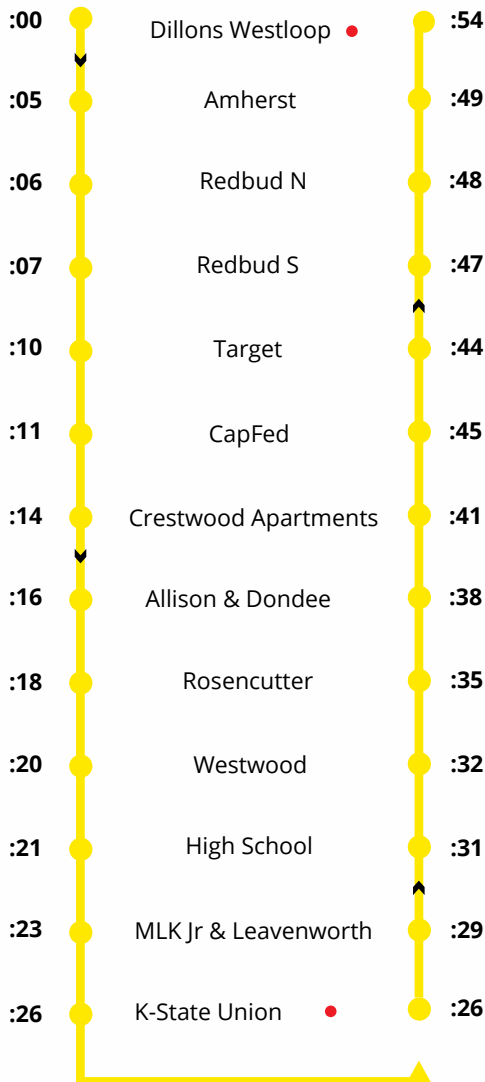

# Manhattan Fixed Routes (Saturday)

1

First Stop 1A: Candlewood S at **9:00 am**  
Final Stop 1A: Candlewood N at **6:45 pm**

First Stop 1B: Walmart at **8:55 am**  
Final Stop 1B: Walmart at **6:55 pm**

3

First Stop: Dillons Westloop at **9:00 am**  
Final Stop: Dillons Westloop at **6:54 pm**

### Map Guide

**:27** Time after the hour that the bus arrives at the stop  
Ex. 8:27am 11:27am 2:27pm 5:27pm

**Direction the Bus is headed (which stops are next)**  
Ex. ↓ Bus is going toward the Post Office

Download the app "Transit" to view the buses in real time, map your route, and purchase your fare

Find out where you can transfer to a different route

● - R1	● - R3	● - R4
● - R5	● - KSU	● - K18

4

First Stop: Walmart at **9:00 am**  
Final Stop: Walmart at **6:48 pm**